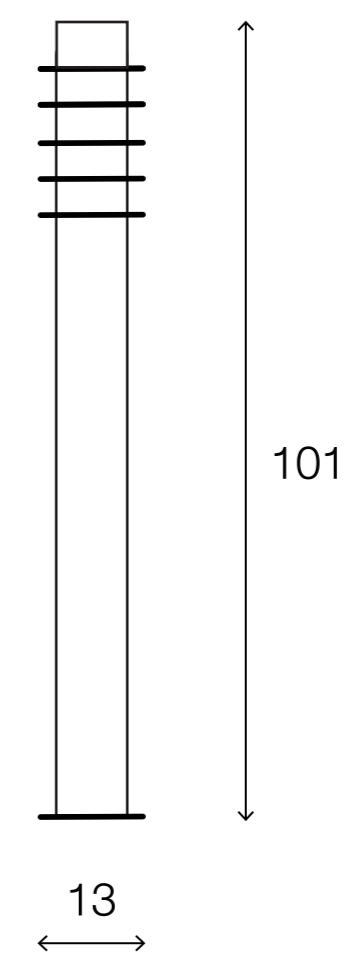

LIGHTING CENTER

1009519

W 13 x L 13 x H 101 (cm.)

1009519

MAX Light

OUTDOOR LIGHTING

Bollard

Materials:

Metal

Color:

Silver

DIMENSIONS (cm.)

FRONT

SIDE

Light Source: E27 (x1)

Weight: 2.00 kg.