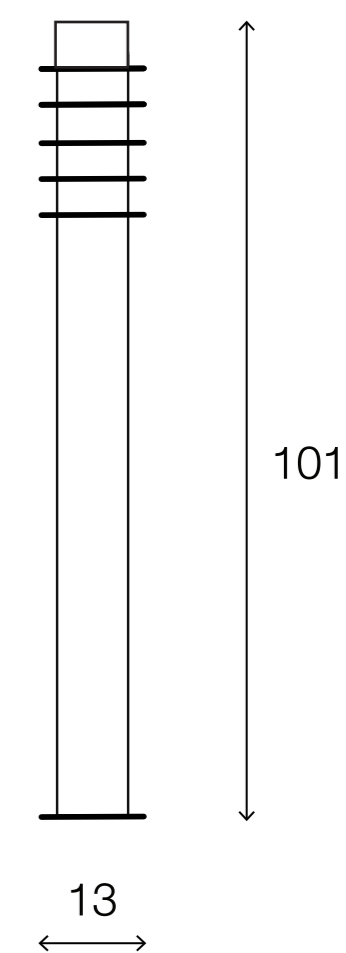

LIGHTING CENTER

1009519

W 13 x L 13 x H 101 (cm.)

1009519

MAX Light

OUTDOOR LIGHTING

Bollard

Materials:

Metal

Color:

Silver

DIMENSIONS (cm.)

FRONT

SIDE

Light Source: E27 (x1)

Weight: 2.00 kg.