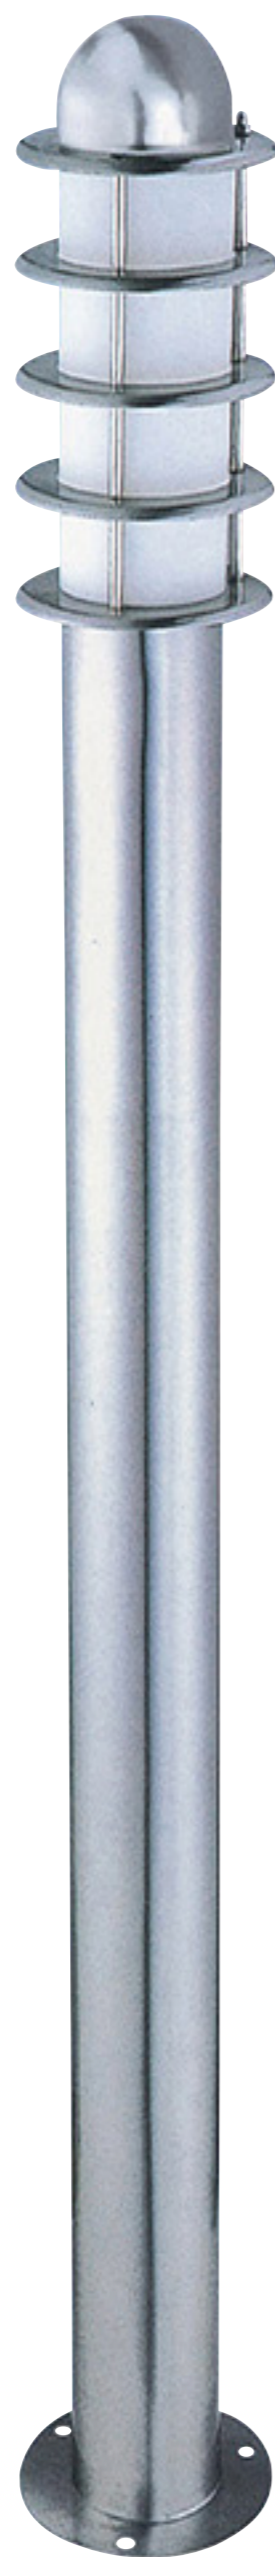

LIGHTING CENTER

1009524

W 13 x L 13 x H 100 (cm.)

1009524

MAX Light

OUTDOOR LIGHTING

Bollard

Materials:

Metal

Color:

Silver

DIMENSIONS (cm.)

FRONT

SIDE

Light Source: E27 (x1)

Weight: 2.10 kg.