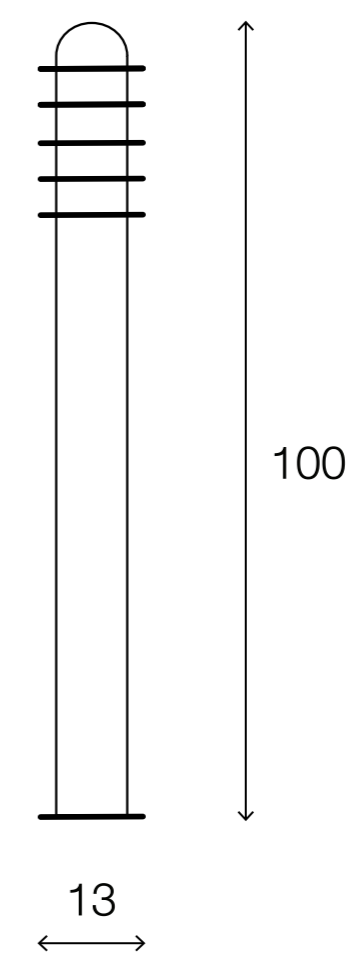

LIGHTING CENTER

1009524

W 13 x L 13 x H 100 (cm.)

1009524

MAX Light

OUTDOOR LIGHTING

Bollard

Materials:

Metal

Color:

Silver

DIMENSIONS (cm.)

FRONT

SIDE

Light Source: E27 (x1)

Weight: 2.10 kg.