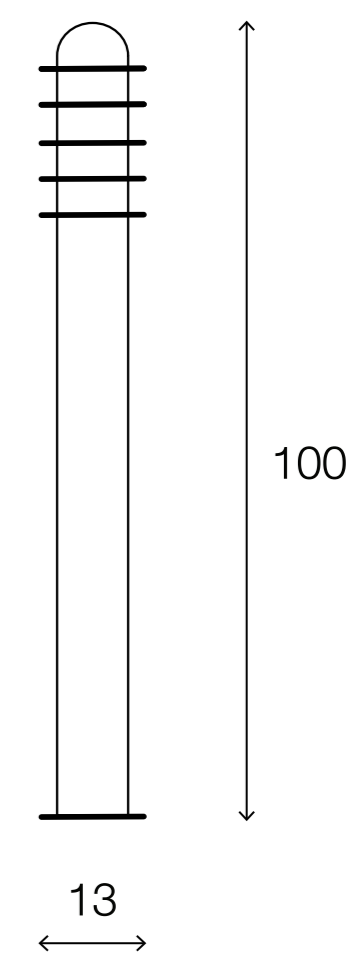

LIGHTING CENTER

1009524

W 13 x L 13 x H 100 (cm.)

1009524

MAX Light

OUTDOOR LIGHTING

Bollard

Materials:

Metal

Color:

Silver

DIMENSIONS (cm.)

FRONT

SIDE

Light Source: E27 (x1)

Weight: 2.10 kg.