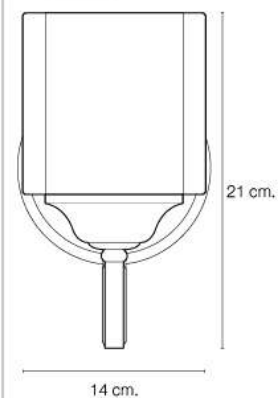

LIGHTING CENTER

1040250

W 14 x L 20.5 x H 21 (cm.)

1040250

MAX Light

INTERIOR LIGHTING

Wall lamp

Materials:

Glass / Metal

Color:

White / Silver

DIMENSIONS (cm.)

FRONT

SIDE

Light Source: E27 (x1)

Weight: 1 kg.