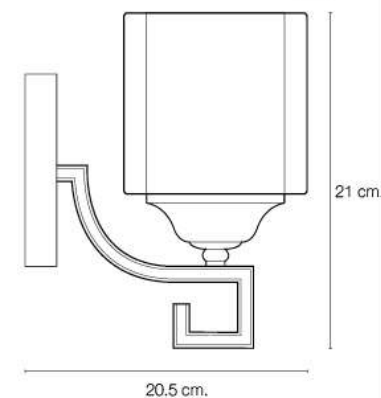

LIGHTING CENTER

1040250

W 14 x L 20.5 x H 21 (cm.)

1040250

MAX Light

INTERIOR LIGHTING

Wall lamp

Materials:

Glass / Metal

Color:

White / Silver

DIMENSIONS (cm.)

FRONT

SIDE

Light Source: E27 (x1)

Weight: 1 kg.