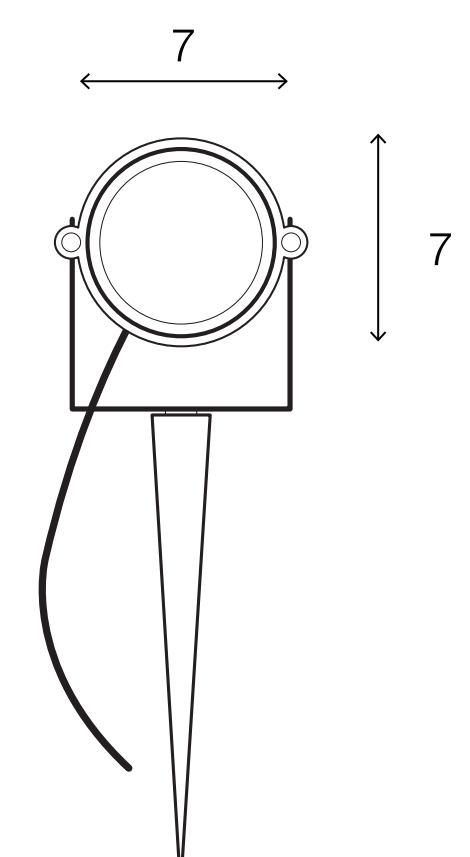

1060789

**MAX**Light

OUTDOOR LIGHTING  
Spike Lamp

Materials:  
Metal

Color:  
Black

**DIMENSIONS** (cm.)

FRONT

SIDE

Light Source: MR16 (x1)  
Weight: 0.20 kg.