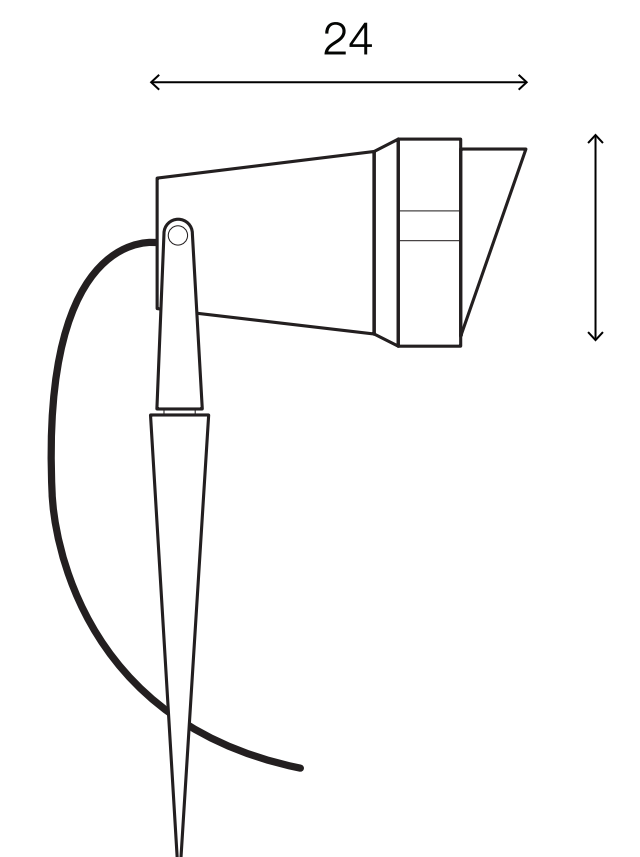

1060789

**MAX**Light

OUTDOOR LIGHTING  
Spike Lamp

Materials:  
Metal

Color:  
Black

**DIMENSIONS** (cm.)

FRONT

SIDE

Light Source: MR16 (x1)  
Weight: 0.20 kg.