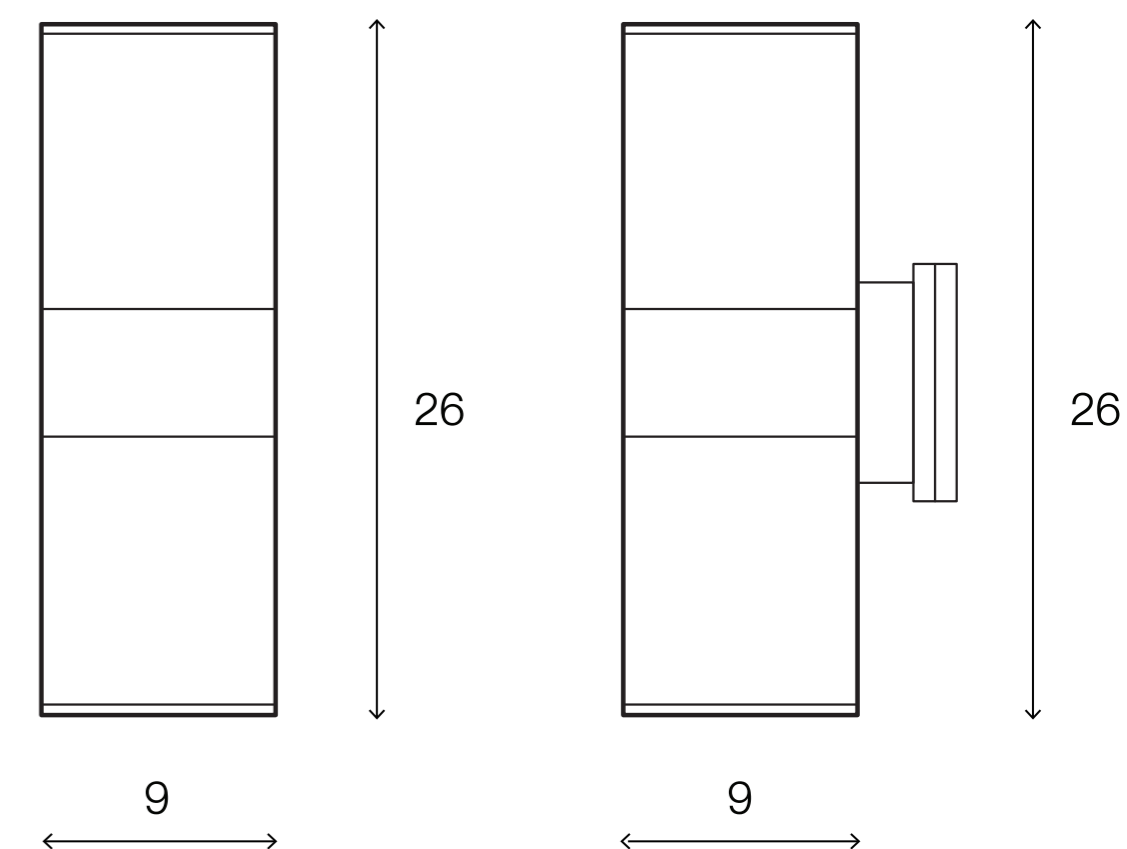

1060839

**MAX**Light

OUTDOOR LIGHTING  
Wall Lamp

Materials:  
Metal / Glass

Color:  
Black

**DIMENSIONS** (cm.)

FRONT

SIDE

Light Source: E27 (x2)  
Weight: 0.92 kg.