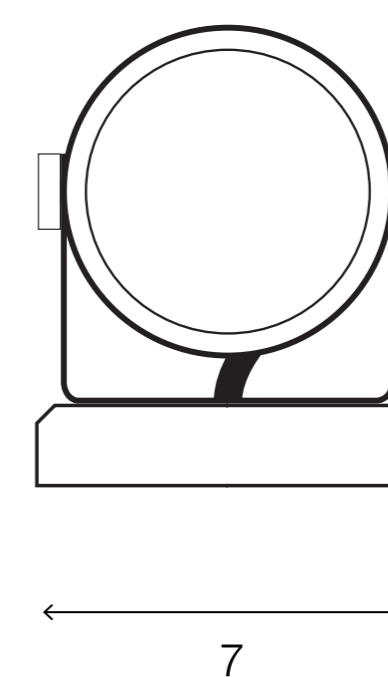

1060891

MAX Light

INTERIOR LIGHTING
Track Light

Materials:
Metal

Color:
Black

DIMENSIONS (cm.)

FRONT

SIDE

Light Source: MR16 (x1)
Weight: 0.60 kg.