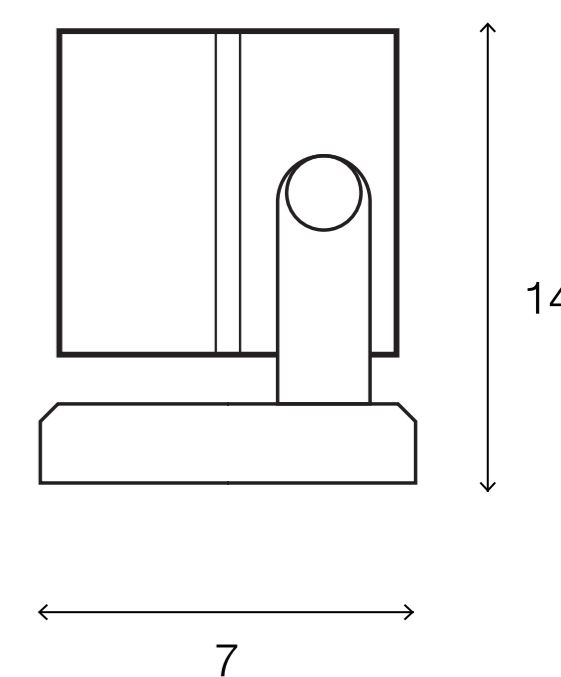

1060891

MAX Light

INTERIOR LIGHTING
Track Light

Materials:
Metal

Color:
Black

DIMENSIONS (cm.)

FRONT

SIDE

Light Source: MR16 (x1)
Weight: 0.60 kg.