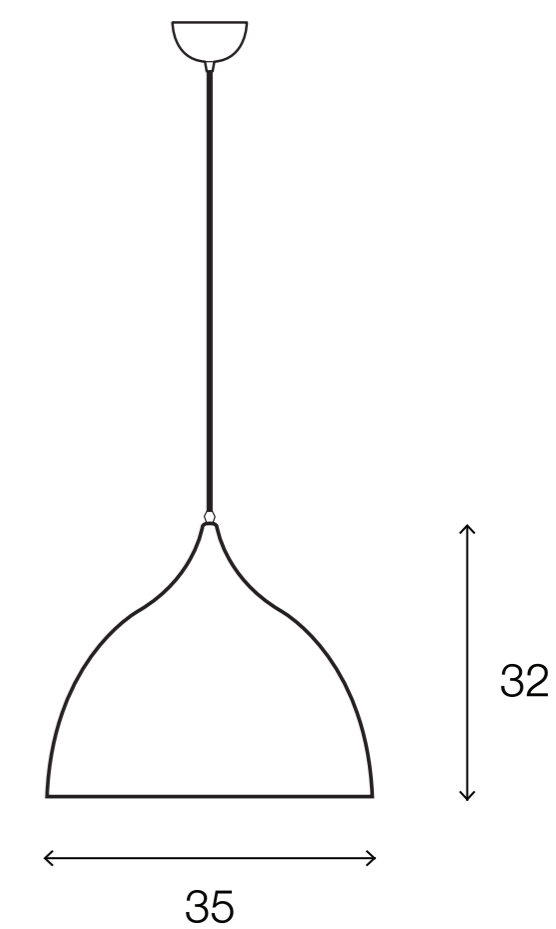

LIGHTING CENTER

1065331

W 35 x L 35 x H 32 (cm.)

1065331

MAXLight

INTERIOR LIGHTING

Pendant

Materials:

Metal

Color:

White

DIMENSIONS (cm.)

FRONT

SIDE

Light Source: E27 (x1)

Weight: 0.63 kg.