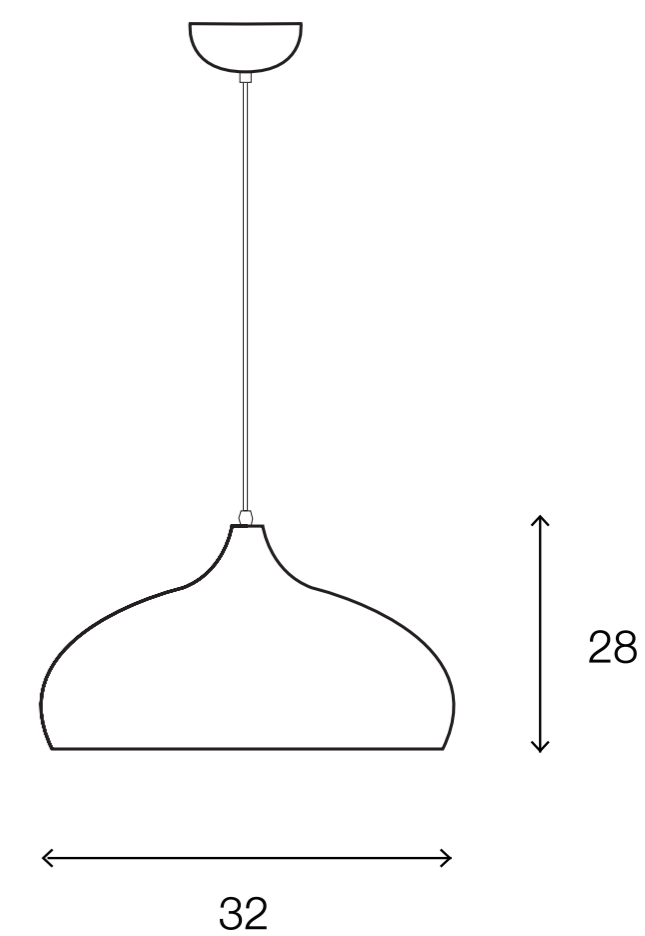

LIGHTING CENTER

1065336

W 32 x L 32 x H 28 (cm.)

1065336

MAX Light

INTERIOR LIGHTING

Pendant

Materials:

Metal

Color:

Black / White

DIMENSIONS (cm.)

FRONT

SIDE

Light Source: E27 (x1)

Weight: 1.19 kg.