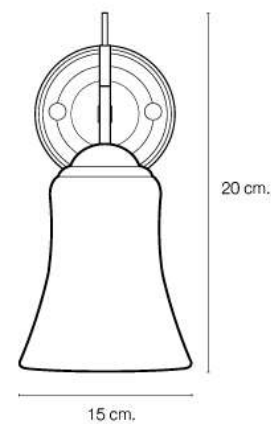

LIGHTING CENTER

1071399

W 20 x L 20 x H 15 (cm.)

1071399

MAX Light

INTERIOR LIGHTING

Wall lamp

Materials:

Metal

Color:

White

DIMENSIONS (cm.)

FRONT

SIDE

Light Source: E27 (x1)

Weight: 0.86 kg.