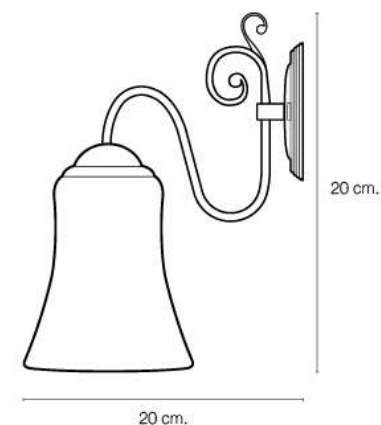

LIGHTING CENTER

1071399

W 20 x L 20 x H 15 (cm.)

1071399

MAX Light

INTERIOR LIGHTING

Wall lamp

Materials:

Metal

Color:

White

DIMENSIONS (cm.)

FRONT

SIDE

Light Source: E27 (x1)

Weight: 0.86 kg.