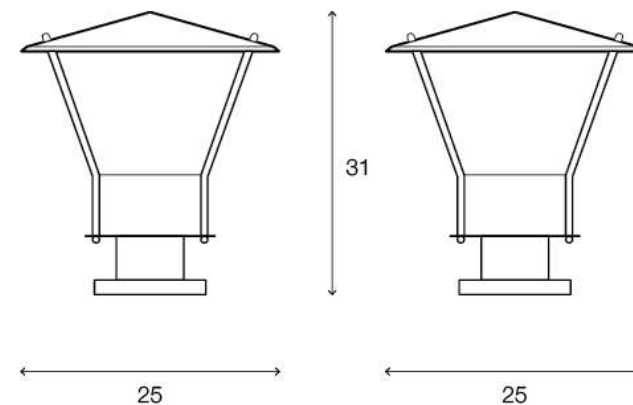

LIGHTING CENTER

1071818

W 25 x L 25 x H 31 (cm.)

1071818

MAX Light

EXTERIOR LIGHTING

Post-top

Materials:

Stainless steel

Color:

Silver

DIMENSIONS (cm.)

FRONT

SIDE

Light Source: E27 (x1)

Weight: 1.2 kg.