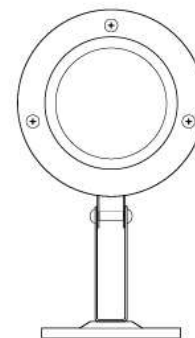

LIGHTING CENTER

1082578

W 8.2 x L 8.2 x H 16 (cm.)

1082578

MAX Light

INTERIOR LIGHTING
Underwater lighting

Materials:
Metal

Color:
Chromium

DIMENSIONS (cm.)

FRONT

8.2 cm.

SIDE

8.2 cm.

16 cm.

Light Source: G5.3 (x1)

Weight: 5.5 kg.