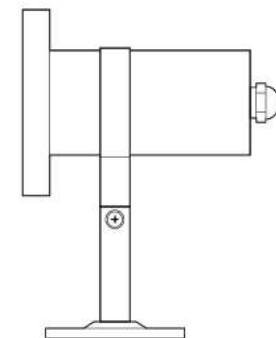

LIGHTING CENTER

1082578

W 8.2 x L 8.2 x H 16 (cm.)

1082578

MAX Light

INTERIOR LIGHTING
Underwater lighting

Materials:
Metal

Color:
Chromium

DIMENSIONS (cm.)

FRONT

8.2 cm.

SIDE

8.2 cm.

16 cm.

Light Source: G5.3 (x1)

Weight: 5.5 kg.