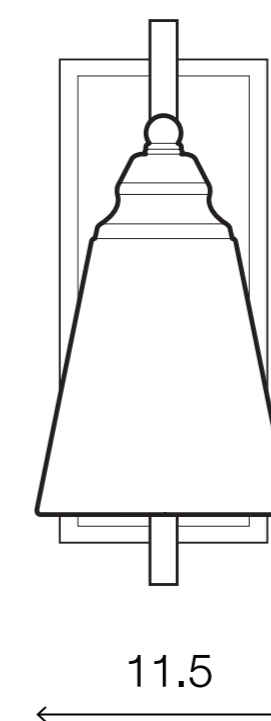

LIGHTING CENTER

1085164

W 11.5 x L 25 x H 30 (cm.)

1085164

MAX Light

INTERIOR LIGHTING
Wall Lamp

Materials:
Glass / Metal

Color:
White / Silver

DIMENSIONS (cm.)

FRONT

11.5

SIDE

30

25

30

Light Source: E27 (x1)
Weight: 1.30 kg.