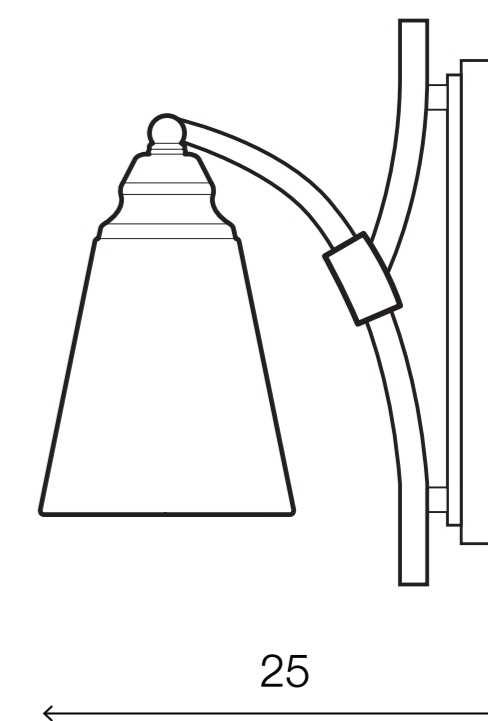

LIGHTING CENTER

1085164

W 11.5 x L 25 x H 30 (cm.)

1085164

MAX Light

INTERIOR LIGHTING
Wall Lamp

Materials:
Glass / Metal

Color:
White / Silver

DIMENSIONS (cm.)

FRONT

11.5

SIDE

30

25

30

Light Source: E27 (x1)
Weight: 1.30 kg.