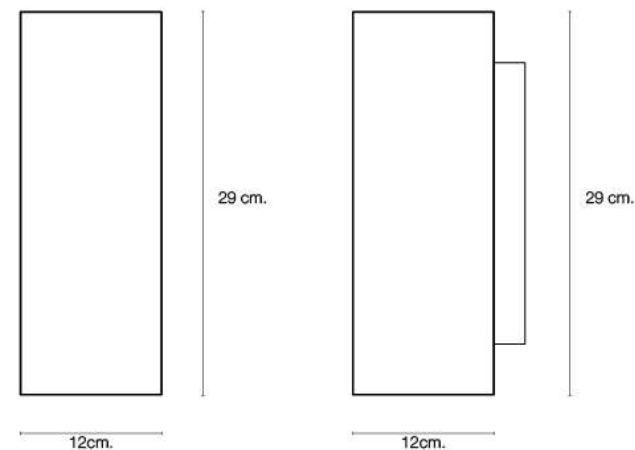

LIGHTING CENTER

1085504

W 12 x L 12 x H 29 (cm.)

1085504

MAX Light

INTERIOR LIGHTING

Wall lamp

Materials:

Glass

Color:

White

DIMENSIONS (cm.)

FRONT

SIDE

Light Source: G5.3 (x2)

Weight: 1 kg.