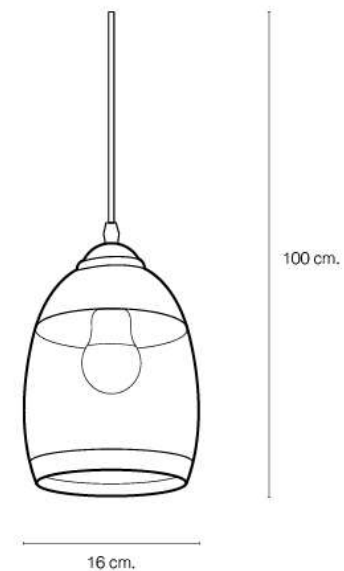

LIGHTING CENTER

1101994

W 16 x L 16 x H 100 (cm.)

1101994

MAX Light

INTERIOR LIGHTING

Pendant lamp

Materials:

Glass / Metal

Color:

Transparent

DIMENSIONS (cm.)

FRONT

SIDE

Light Source: E27 (x1)

Weight: 9 kg.