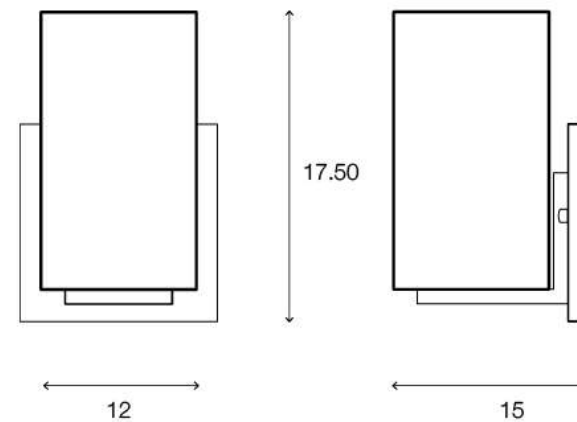

LIGHTING CENTER

1102015

W 15 x L 12 x H 17.50 (cm.)

1102015

MAX Light

INTERIOR LIGHTING
Wall lamp

Materials:

Glass / Metal

Color:

White / Transparent

DIMENSIONS (cm.)

FRONT

SIDE

Light Source: E27 (x1)

Weight: 13 kg.

boonthavornlighting