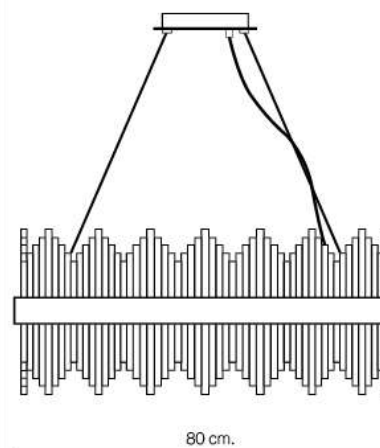

LIGHTING CENTER

1112897

W 80 x L 80 x H 200 (cm.)

1112897

MAX Light

INTERIOR LIGHTING

Pendant lamp

Materials:

Aluminium / Glass

Color:

Transparent / Gold

DIMENSIONS (cm.)

FRONT

SIDE

Light Source: G9 (x28)

Weight: 15 kg.