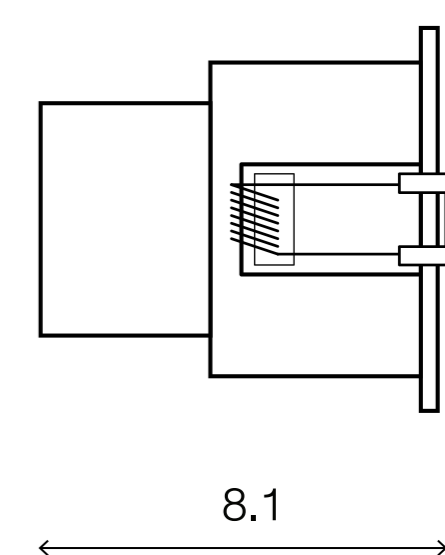

LIGHTING CENTER

1113630

W 9.3 x L 9.3 x H 8.1 (cm.)

1113630

MAX Light
SELECTED

INTERIOR LIGHTING
DOWNLIGHT

Materials:
Aluminum

Color:
Black

DIMENSIONS (cm.)

FRONT

SIDE

9.3

9.3

8.1

Light Source: LED BUILT-IN
Weight: 0.30 kg.

 boonthavornlighting