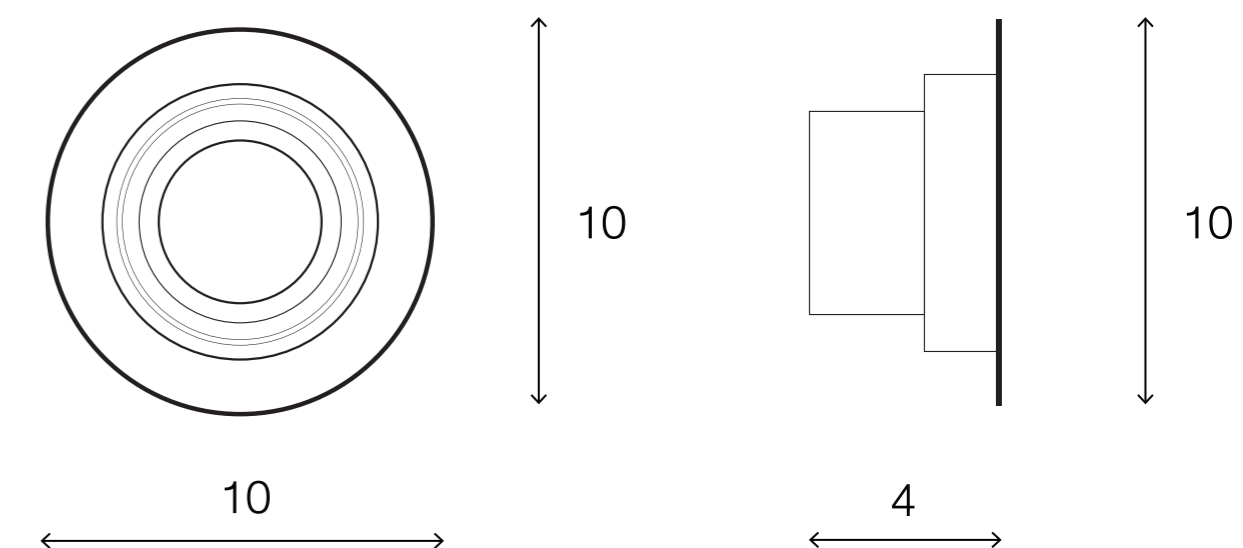

1113635

MAX Light

SELECTED

INTERIOR LIGHTING
DOWNLIGHT

Materials:
Aluminum

Color:
Black

DIMENSIONS (cm.)

FRONT

SIDE

Light Source: GU 5.3
Weight: 0.30 kg.