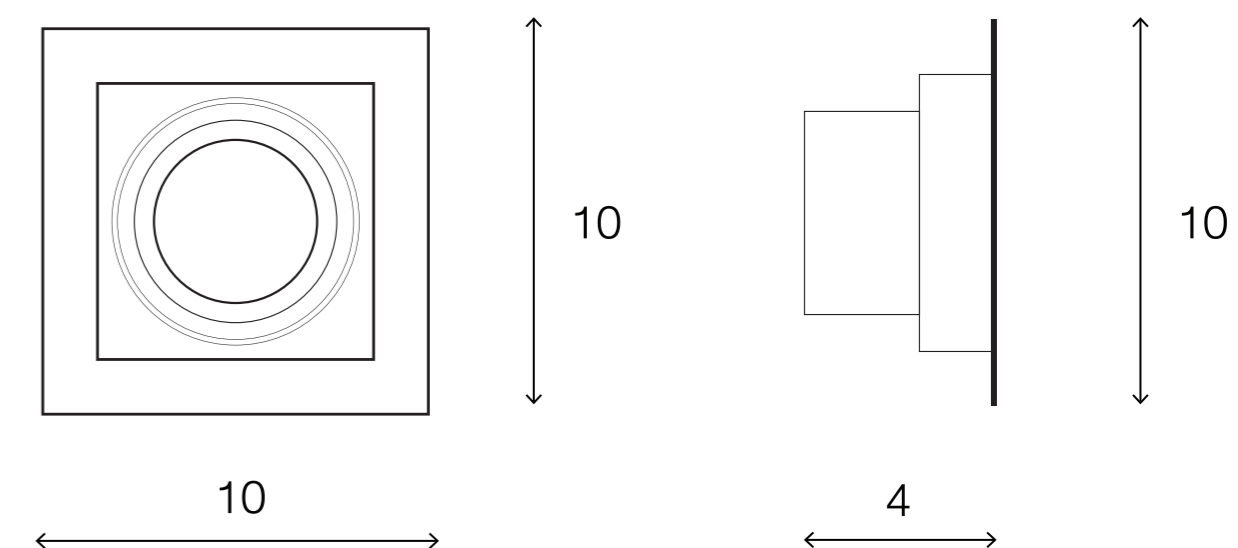

1113638

MAX Light

SELECTED

INTERIOR LIGHTING
DOWNLIGHT

Materials:
Aluminum

Color:
White + Black

DIMENSIONS (cm.)

FRONT

SIDE

Light Source: GU 5.3
Weight: 0.30 kg.