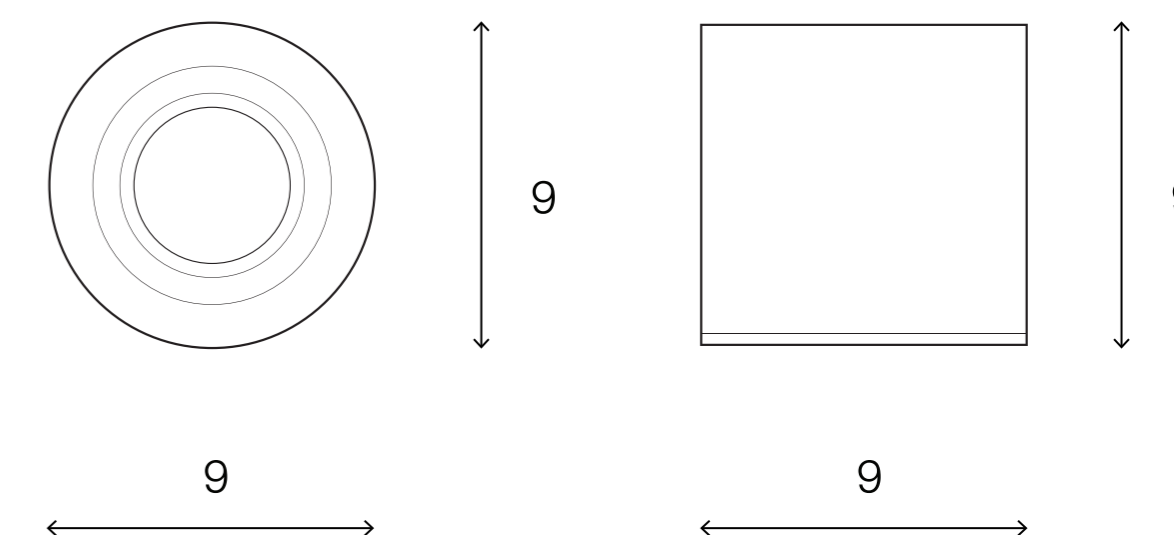

DIMENSIONS (cm.)

FRONT

SIDE

Light Source: LED BUILT-IN
Weight: 0.32 kg.

boonthavornlighting

lightingcenter

บุญทาวร ไลท์ติ้ง เซ็นเตอร์ ศูนย์รวมโคมไฟตกแต่ง และอุปกรณ์แสงสว่าง
สำนักงานใหญ่ สาขารัชดาภิเษก
Tel.02 693 5722 #2 Fax. 02 693 5723