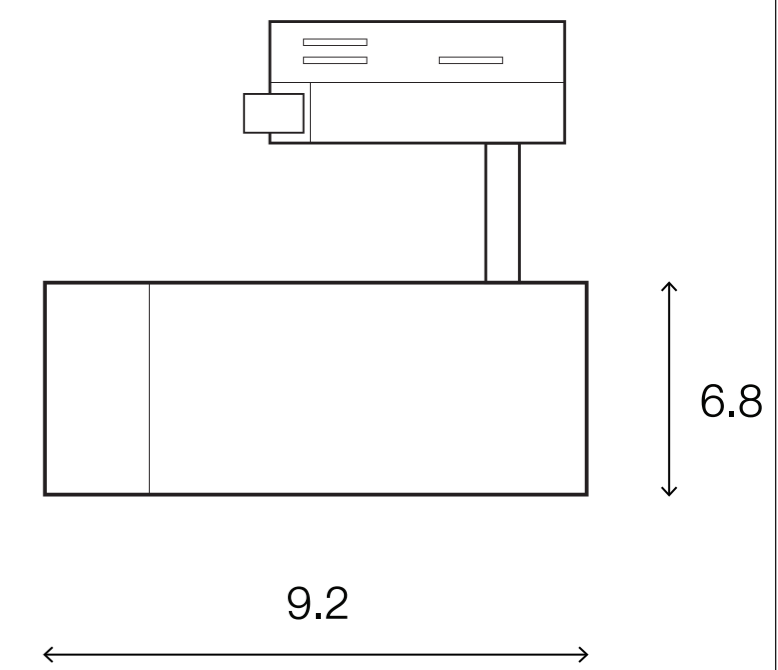

1113689

MAX Light
SELECTED

INTERIOR LIGHTING
Tracklight

Materials:
Metal

Color:
Copper

DIMENSIONS (cm.)

FRONT

SIDE

Light Source: MR 16
Weight: 0.25 kg.