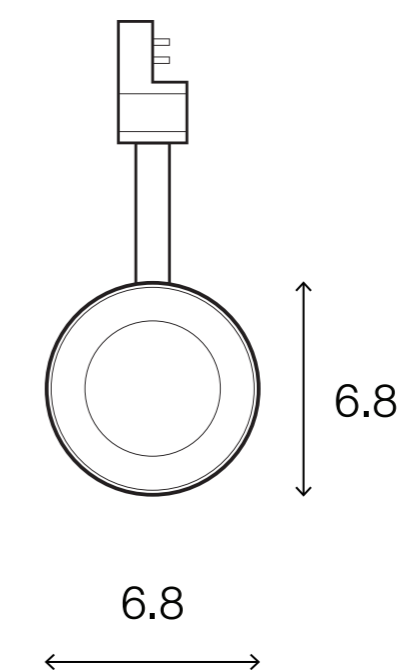

1113689

MAX Light
SELECTED

INTERIOR LIGHTING
Tracklight

Materials:
Metal

Color:
Copper

DIMENSIONS (cm.)

FRONT

SIDE

Light Source: MR 16
Weight: 0.25 kg.