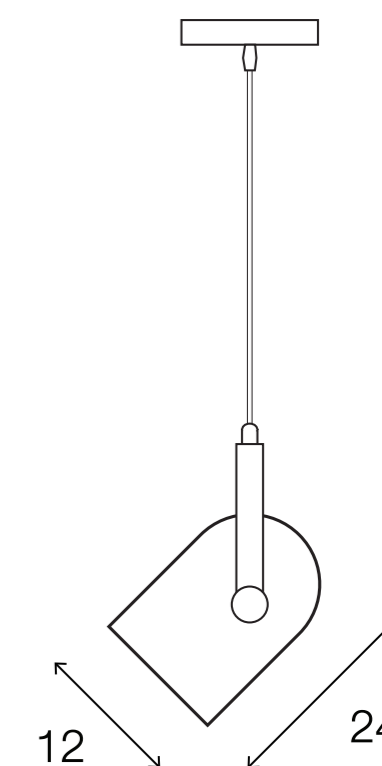

LIGHTING CENTER

1140083

W 12 x L 12 x H 24 (cm.)

1140083

LIGHT
MOST

INTERIOR LIGHTING

Pendant

Materials:

Metal

Color:

Green / Black / White

DIMENSIONS (cm.)

FRONT

SIDE

Light Source: E27 (x1)

Weight: 0.74 kg.