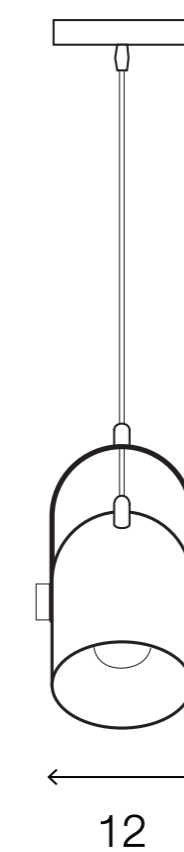

LIGHTING CENTER

1140083

W 12 x L 12 x H 24 (cm.)

1140083

LIGHT
MOST

INTERIOR LIGHTING

Pendant

Materials:

Metal

Color:

Green / Black / White

DIMENSIONS (cm.)

FRONT

SIDE

Light Source: E27 (x1)

Weight: 0.74 kg.