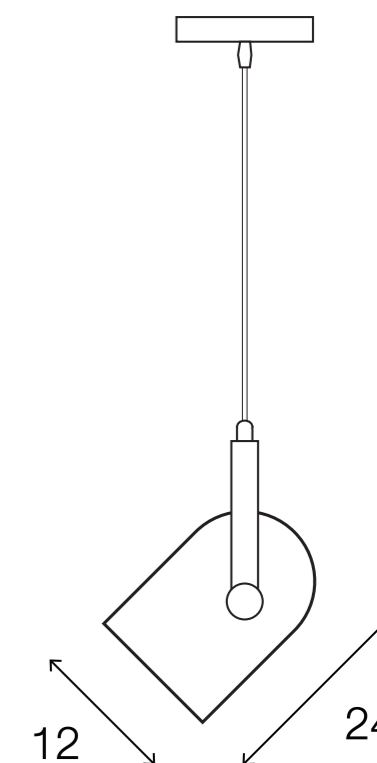

LIGHTING CENTER

1140084

W 12 x L 12 x H 24 (cm.)

1140084

LIGHT
MOST

INTERIOR LIGHTING

Pendant

Materials:

Metal

Color:

Black / White

DIMENSIONS (cm.)

FRONT

SIDE

Light Source: E27 (x1)

Weight: 0.74 kg.