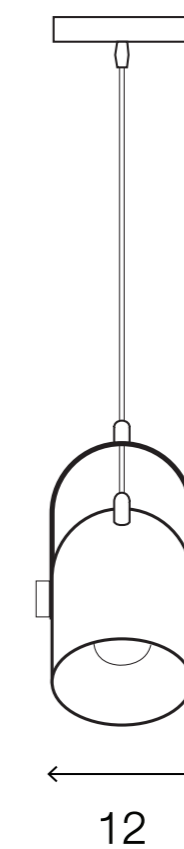

LIGHTING CENTER

1140084

W 12 x L 12 x H 24 (cm.)

1140084

LIGHT
MOST

INTERIOR LIGHTING

Pendant

Materials:

Metal

Color:

Black / White

DIMENSIONS (cm.)

FRONT

SIDE

Light Source: E27 (x1)

Weight: 0.74 kg.