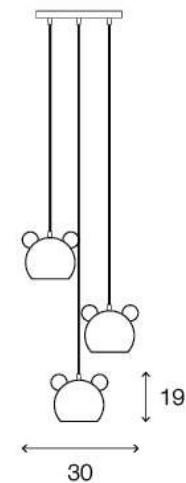

LIGHTING CENTER

1140102

W 30 x L 30 x H 19 (cm.)

1140102

MAX Light

INTERIOR LIGHTING

Pendant

Materials:

Metal

Color:

Pink

DIMENSIONS (cm.)

FRONT

SIDE

Light Source: E27 (x3)

Weight: 2.10 kg.