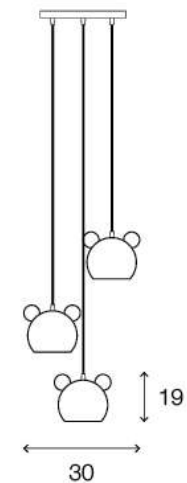

LIGHTING CENTER

1140102

W 30 x L 30 x H 19 (cm.)

1140102

MAX Light

INTERIOR LIGHTING

Pendant

Materials:

Metal

Color:

Pink

DIMENSIONS (cm.)

FRONT

SIDE

Light Source: E27 (x3)

Weight: 2.10 kg.