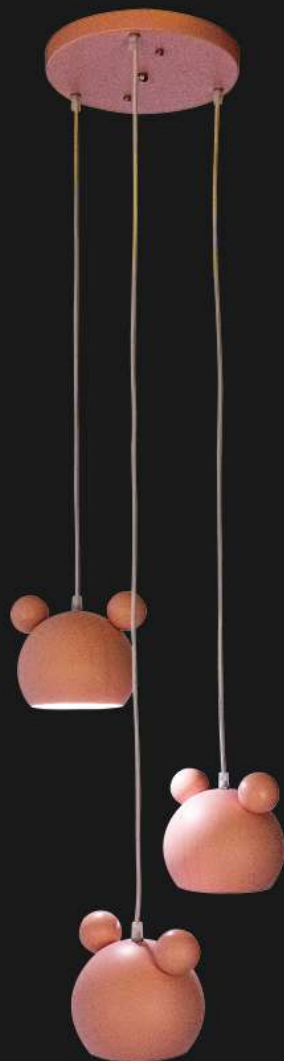

LIGHTING CENTER

1140102

W 30 x L 30 x H 19 (cm.)

1140102

MAX Light

INTERIOR LIGHTING

Pendant

Materials:

Metal

Color:

Pink

DIMENSIONS (cm.)

FRONT

SIDE

Light Source: E27 (x3)

Weight: 2.10 kg.