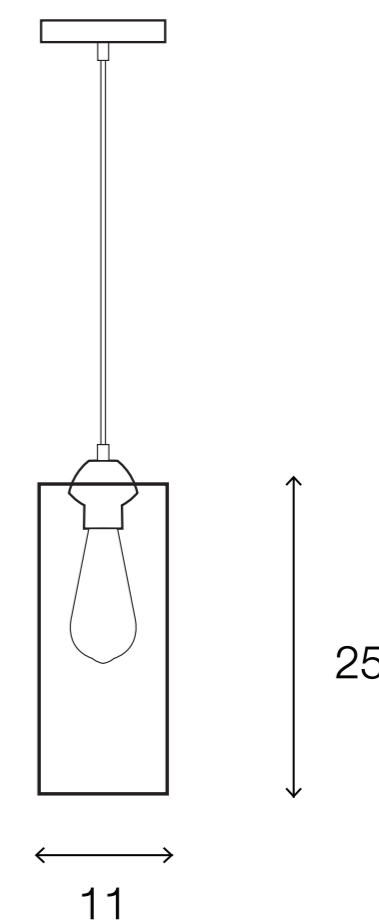

LIGHTING CENTER

1140114

W 11 x L 11 x H 25 (cm.)

1140114

MAX Light

INTERIOR LIGHTING

Pendant

Materials:

Metal

Color:

Black

DIMENSIONS (cm.)

FRONT

SIDE

Light Source: E27 (x1)

Weight: 0.45 kg.