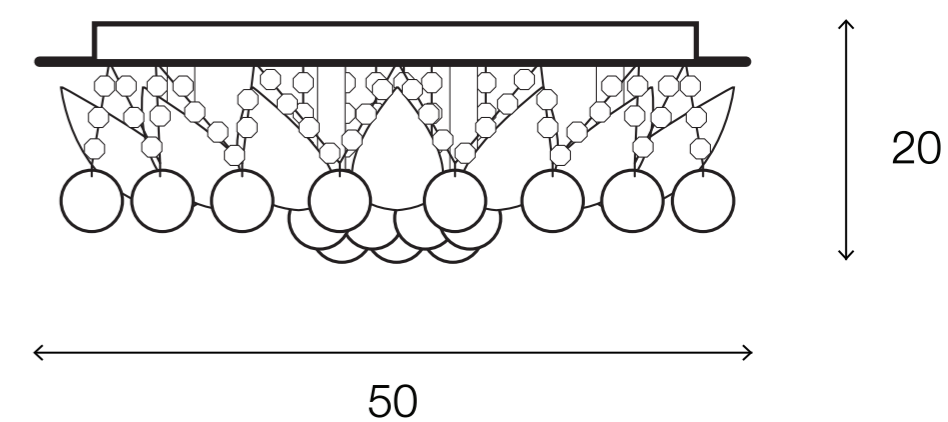

# 1141992

**MAX**Light

INTERIOR LIGHTING  
Ceiling Light

Materials:  
Crystal / Glass / Metal

Color:  
Clear / White

**DIMENSIONS** (cm.)

FRONT

SIDE