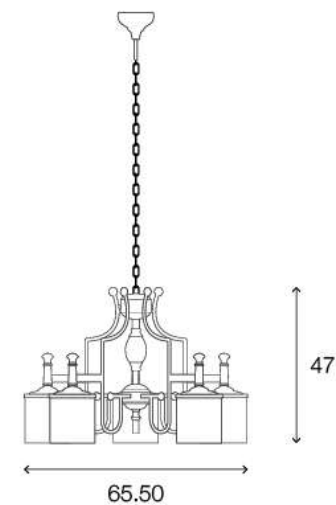

LIGHTING CENTER

1142023

W 65.50 x L 65.50 x H 47 (cm.)

1142023

MAX Light

INTERIOR LIGHTING

Pendant

Materials:

Glass / Metal

Color:

Black / Gold

DIMENSIONS (cm.)

FRONT

SIDE

Light Source: E27 (x5)

Weight: 8.60 kg.