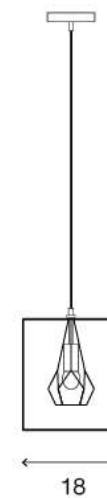

LIGHTING CENTER

1142520

W 18 x L 60 x H 25 (cm.)

1142520

MAX Light

INTERIOR LIGHTING

Pendant

Materials:

Metal

Color:

Black / Gold

DIMENSIONS (cm.)

FRONT

SIDE

Light Source: E27 (x3)

Weight: 1.70 kg.