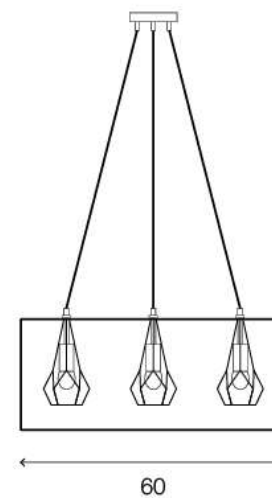

LIGHTING CENTER

1142520

W 18 x L 60 x H 25 (cm.)

1142520

MAX Light

INTERIOR LIGHTING

Pendant

Materials:

Metal

Color:

Black / Gold

DIMENSIONS (cm.)

FRONT

SIDE

Light Source: E27 (x3)

Weight: 1.70 kg.