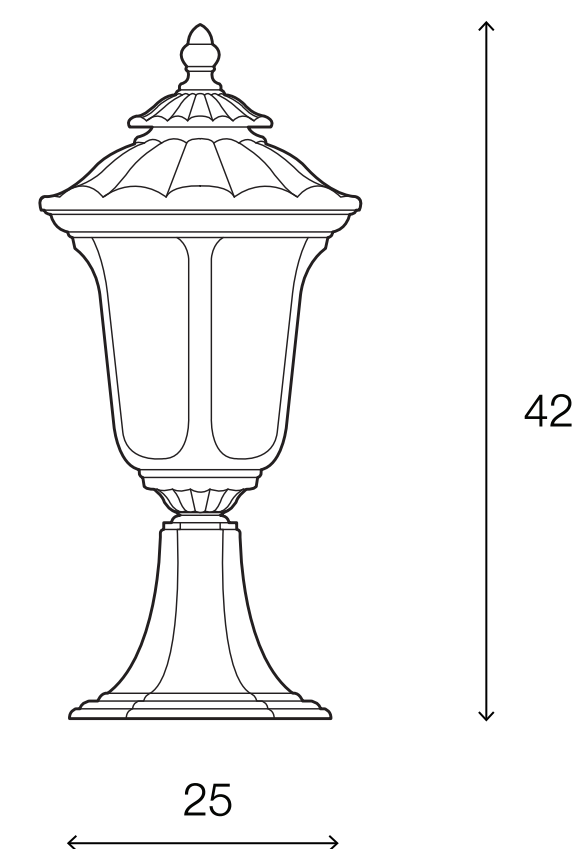

LIGHTING CENTER

1143597

W 25 x L 14 x H 42 (cm.)

1143597

MAX Light

OUTDOOR LIGHTING

Post - top

Materials:

Metal / Glass

Color:

Dark Brown

DIMENSIONS (cm.)

FRONT

SIDE

Light Source: E27 (x1)

Weight: 1.00 kg.