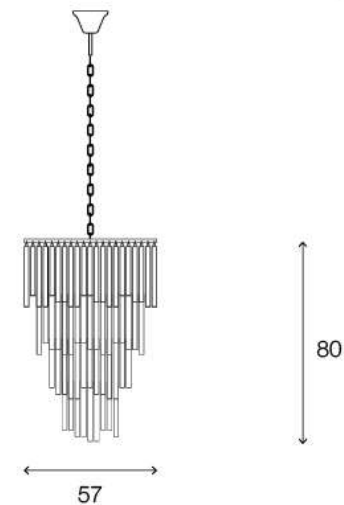

LIGHTING CENTER

1145393

W 57 x L 57 x H 80 (cm.)

1145393

MAX Light

INTERIOR LIGHTING

Pendant

Materials:

Glass / Metal

Color:

Transparent

DIMENSIONS (cm.)

FRONT

SIDE

Light Source: E14 (x17)

Weight: 22 kg.