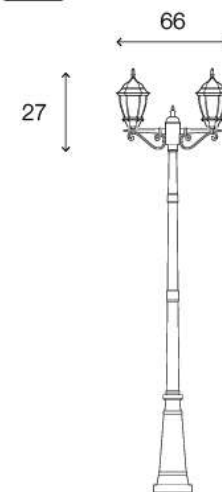

LIGHTING CENTER

1145397

W 27 x L 66 x H 240 (cm.)

1145397

MAX Light

EXTERIOR LIGHTING

Bollard

Materials:

Aluminium

Color:

Black

DIMENSIONS (cm.)

FRONT

SIDE

Light Source: E27 (x2)

Weight: 4.5 kg.