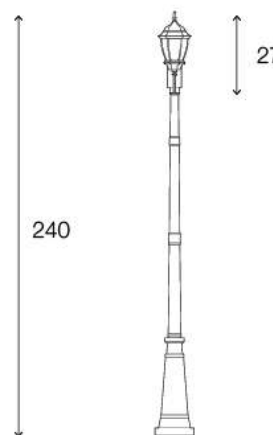

LIGHTING CENTER

1145397

W 27 x L 66 x H 240 (cm.)

1145397

MAX Light

EXTERIOR LIGHTING

Bollard

Materials:

Aluminium

Color:

Black

DIMENSIONS (cm.)

FRONT

SIDE

Light Source: E27 (x2)

Weight: 4.5 kg.