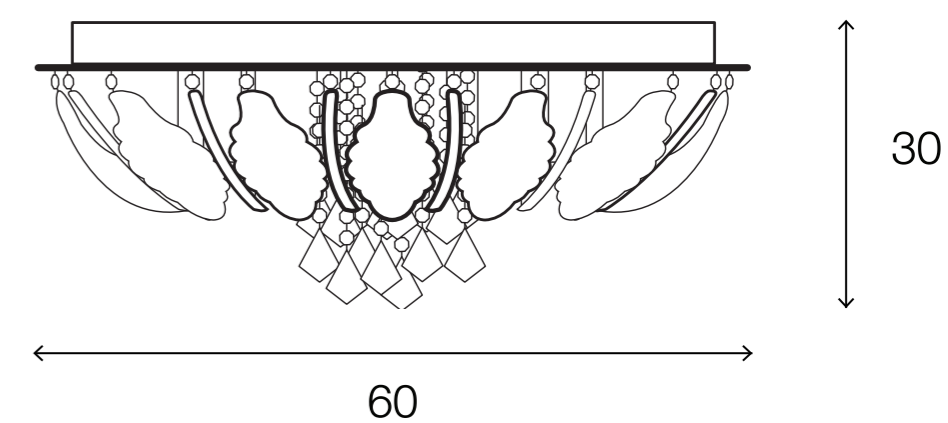

# LIGHTING CENTER

1146283

W 60 x L 60 x H 30 (cm.)

## MAX Light

INTERIOR LIGHTING  
Ceiling Light

Materials:  
Crystal / Glass / Metal

Color:  
Clear / White

DIMENSIONS (cm.)

FRONT

SIDE

 boonthavornlighting