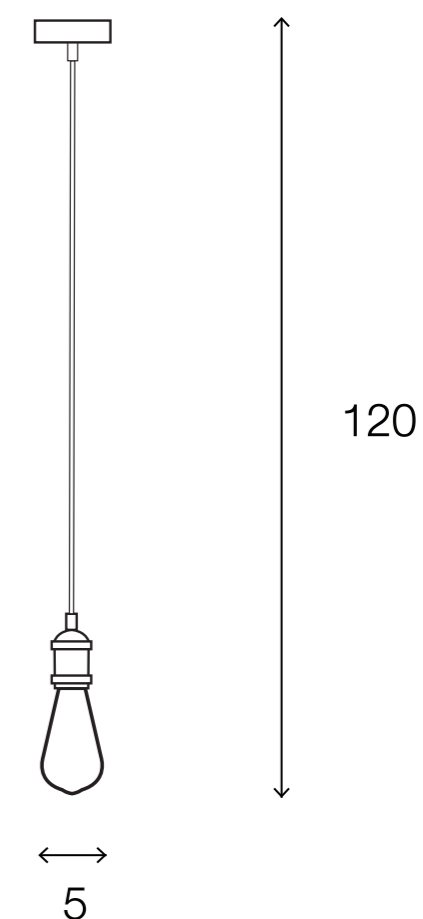

LIGHTING CENTER

1157503

W 5 x L 5 x H 120 (cm.)

1157503

MAX Light

INTERIOR LIGHTING

Pendant

Materials:

Metal

Color:

Black / Brass

DIMENSIONS (cm.)

FRONT

SIDE

Light Source: E27 (x1)

Weight: 0.70 kg.