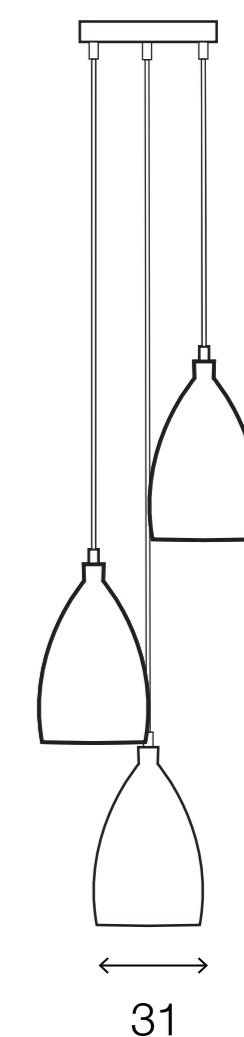

LIGHTING CENTER

1169288

W 31 x L 31 x H 120 (cm.)

1169288

MAX Light

INTERIOR LIGHTING
Pendant

Materials:
Metal

Color:
Black

DIMENSIONS (cm.)

FRONT

31

120

SIDE

31

120

Light Source: E27 (x3)
Weight: 4.00 kg.