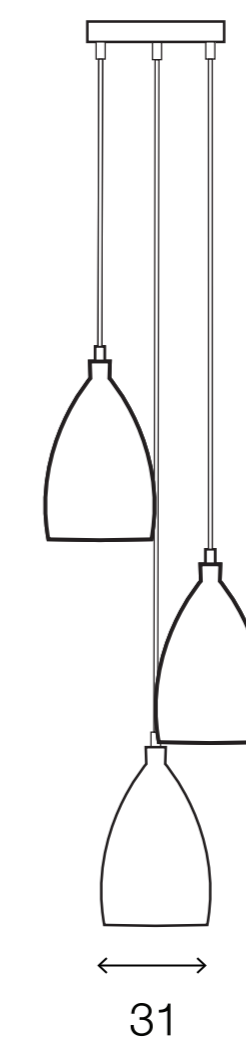

LIGHTING CENTER

1169288

W 31 x L 31 x H 120 (cm.)

1169288

MAX Light

INTERIOR LIGHTING
Pendant

Materials:
Metal

Color:
Black

DIMENSIONS (cm.)

FRONT

31

120

SIDE

31

120

Light Source: E27 (x3)
Weight: 4.00 kg.