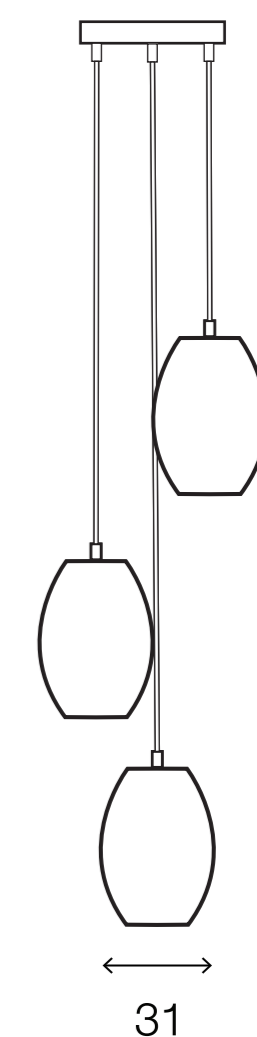

LIGHTING CENTER

1169289

W 31 x L 31 x H 120 (cm.)

1169289

MAX Light

INTERIOR LIGHTING
Pendant

Materials:
Metal

Color:
Black

DIMENSIONS (cm.)

FRONT

120

31

SIDE

120

31

Light Source: E27 (x3)
Weight: 4.00 kg.