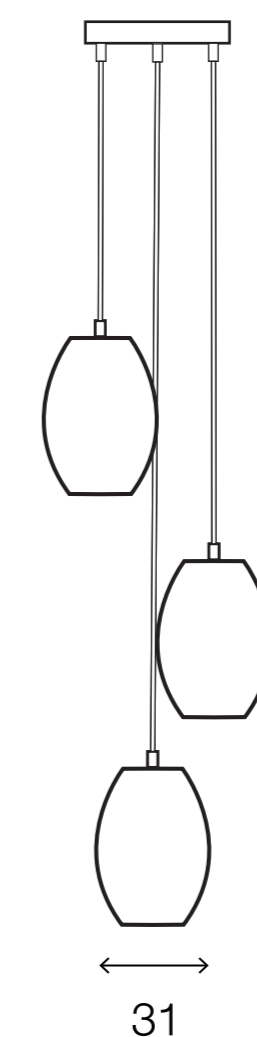

LIGHTING CENTER

1169289

W 31 x L 31 x H 120 (cm.)

1169289

MAX Light

INTERIOR LIGHTING
Pendant

Materials:
Metal

Color:
Black

DIMENSIONS (cm.)

FRONT

120

31

SIDE

120

31

Light Source: E27 (x3)
Weight: 4.00 kg.