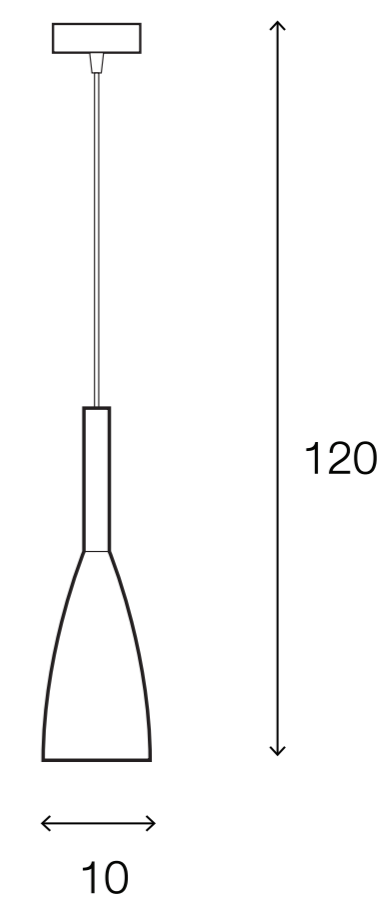

LIGHTING CENTER

1172201

W 10 x L 10 x H 120 (cm.)

1172201

LIGHT
MOST

INTERIOR LIGHTING

Pendant

Materials:

Metal

Color:

White / Brown

DIMENSIONS (cm.)

FRONT

SIDE

Light Source: E27 (x1)

Weight: 0.40 kg.